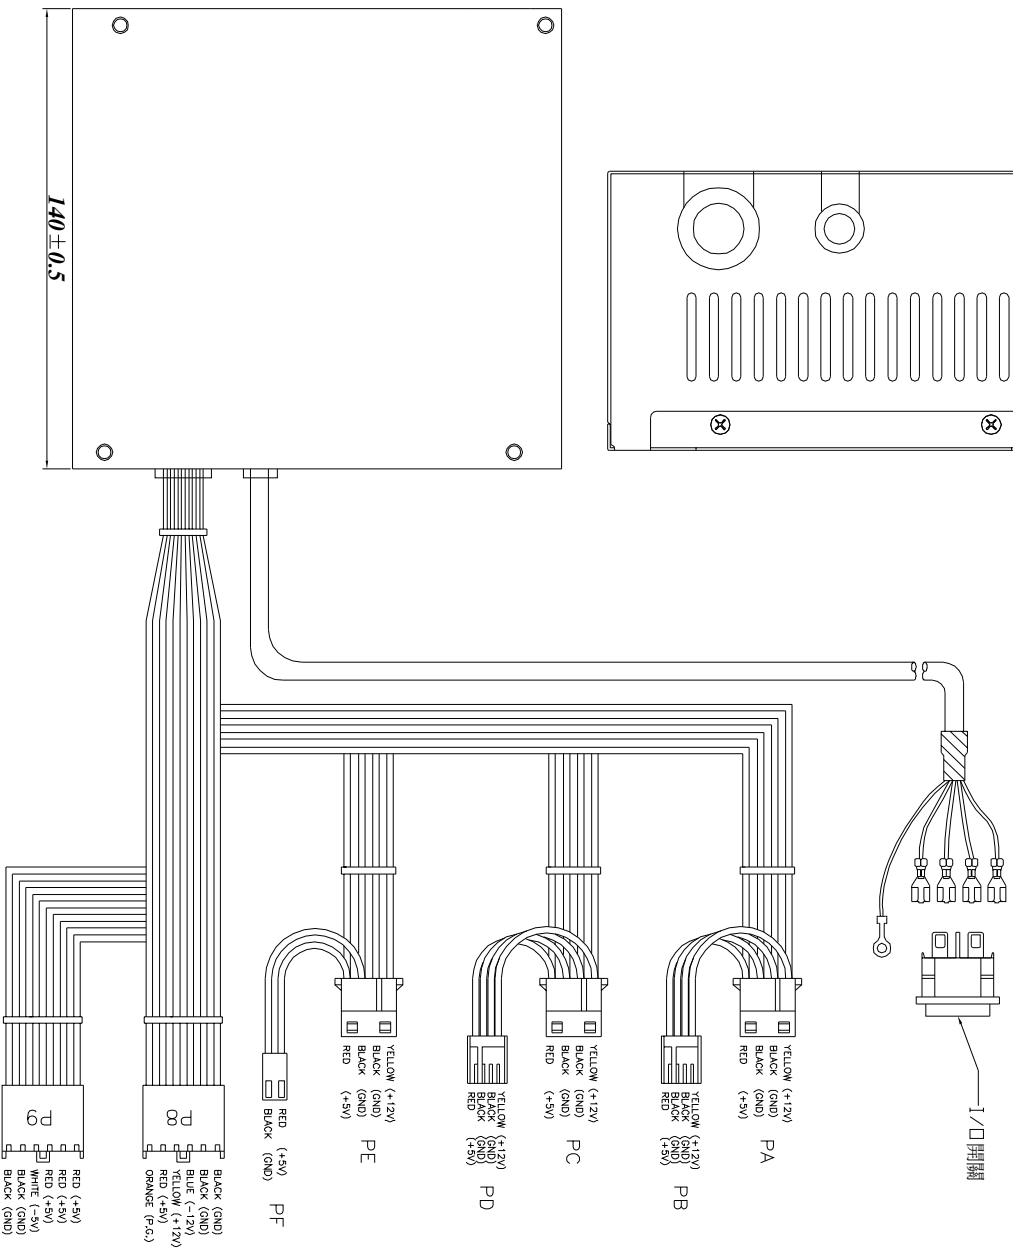

POWER WIRE LENGTH			
ON/OFF	CABLE/A	PB	PC
620	430	150	430
PD	PE	PF	
150	430	400	430
			P8
			P9
			430
			430

UNIT: mm

DIMENSION: (L)150*(W)140*(H)86

Zeck POWER Co., Ltd.

DESCRIPTION	UNIT	MM	APPROVED	REV: 1	MATERIAL	Preliminary
PART NO.	SCALE	NON				
MODEL	TOLERANCE					