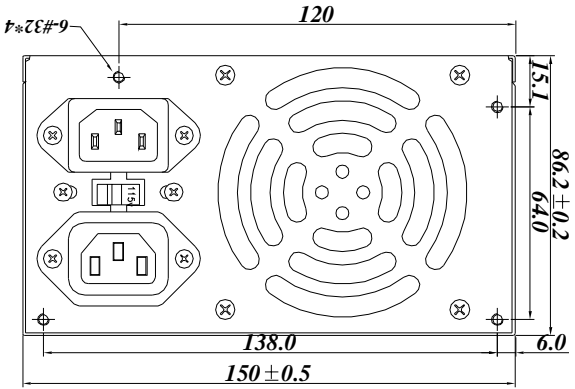

POWER WIRE LENGTH			
ON/OFF	CABLE/A	PB	PC
620	430	150	430
PD	PE	PF	
150	430	400	430
			P8
			P9
			430
			430

UNIT: mm

DIMENSION: (L)150*(W)140*(H)86

Zeck POWER Co., Ltd.

DESCRIPTION	UNIT	MM	APPROVED	REV: 1	MATERIAL	Preliminary
PART NO.	SCALE	NON				
MODEL	TOLERANCE					